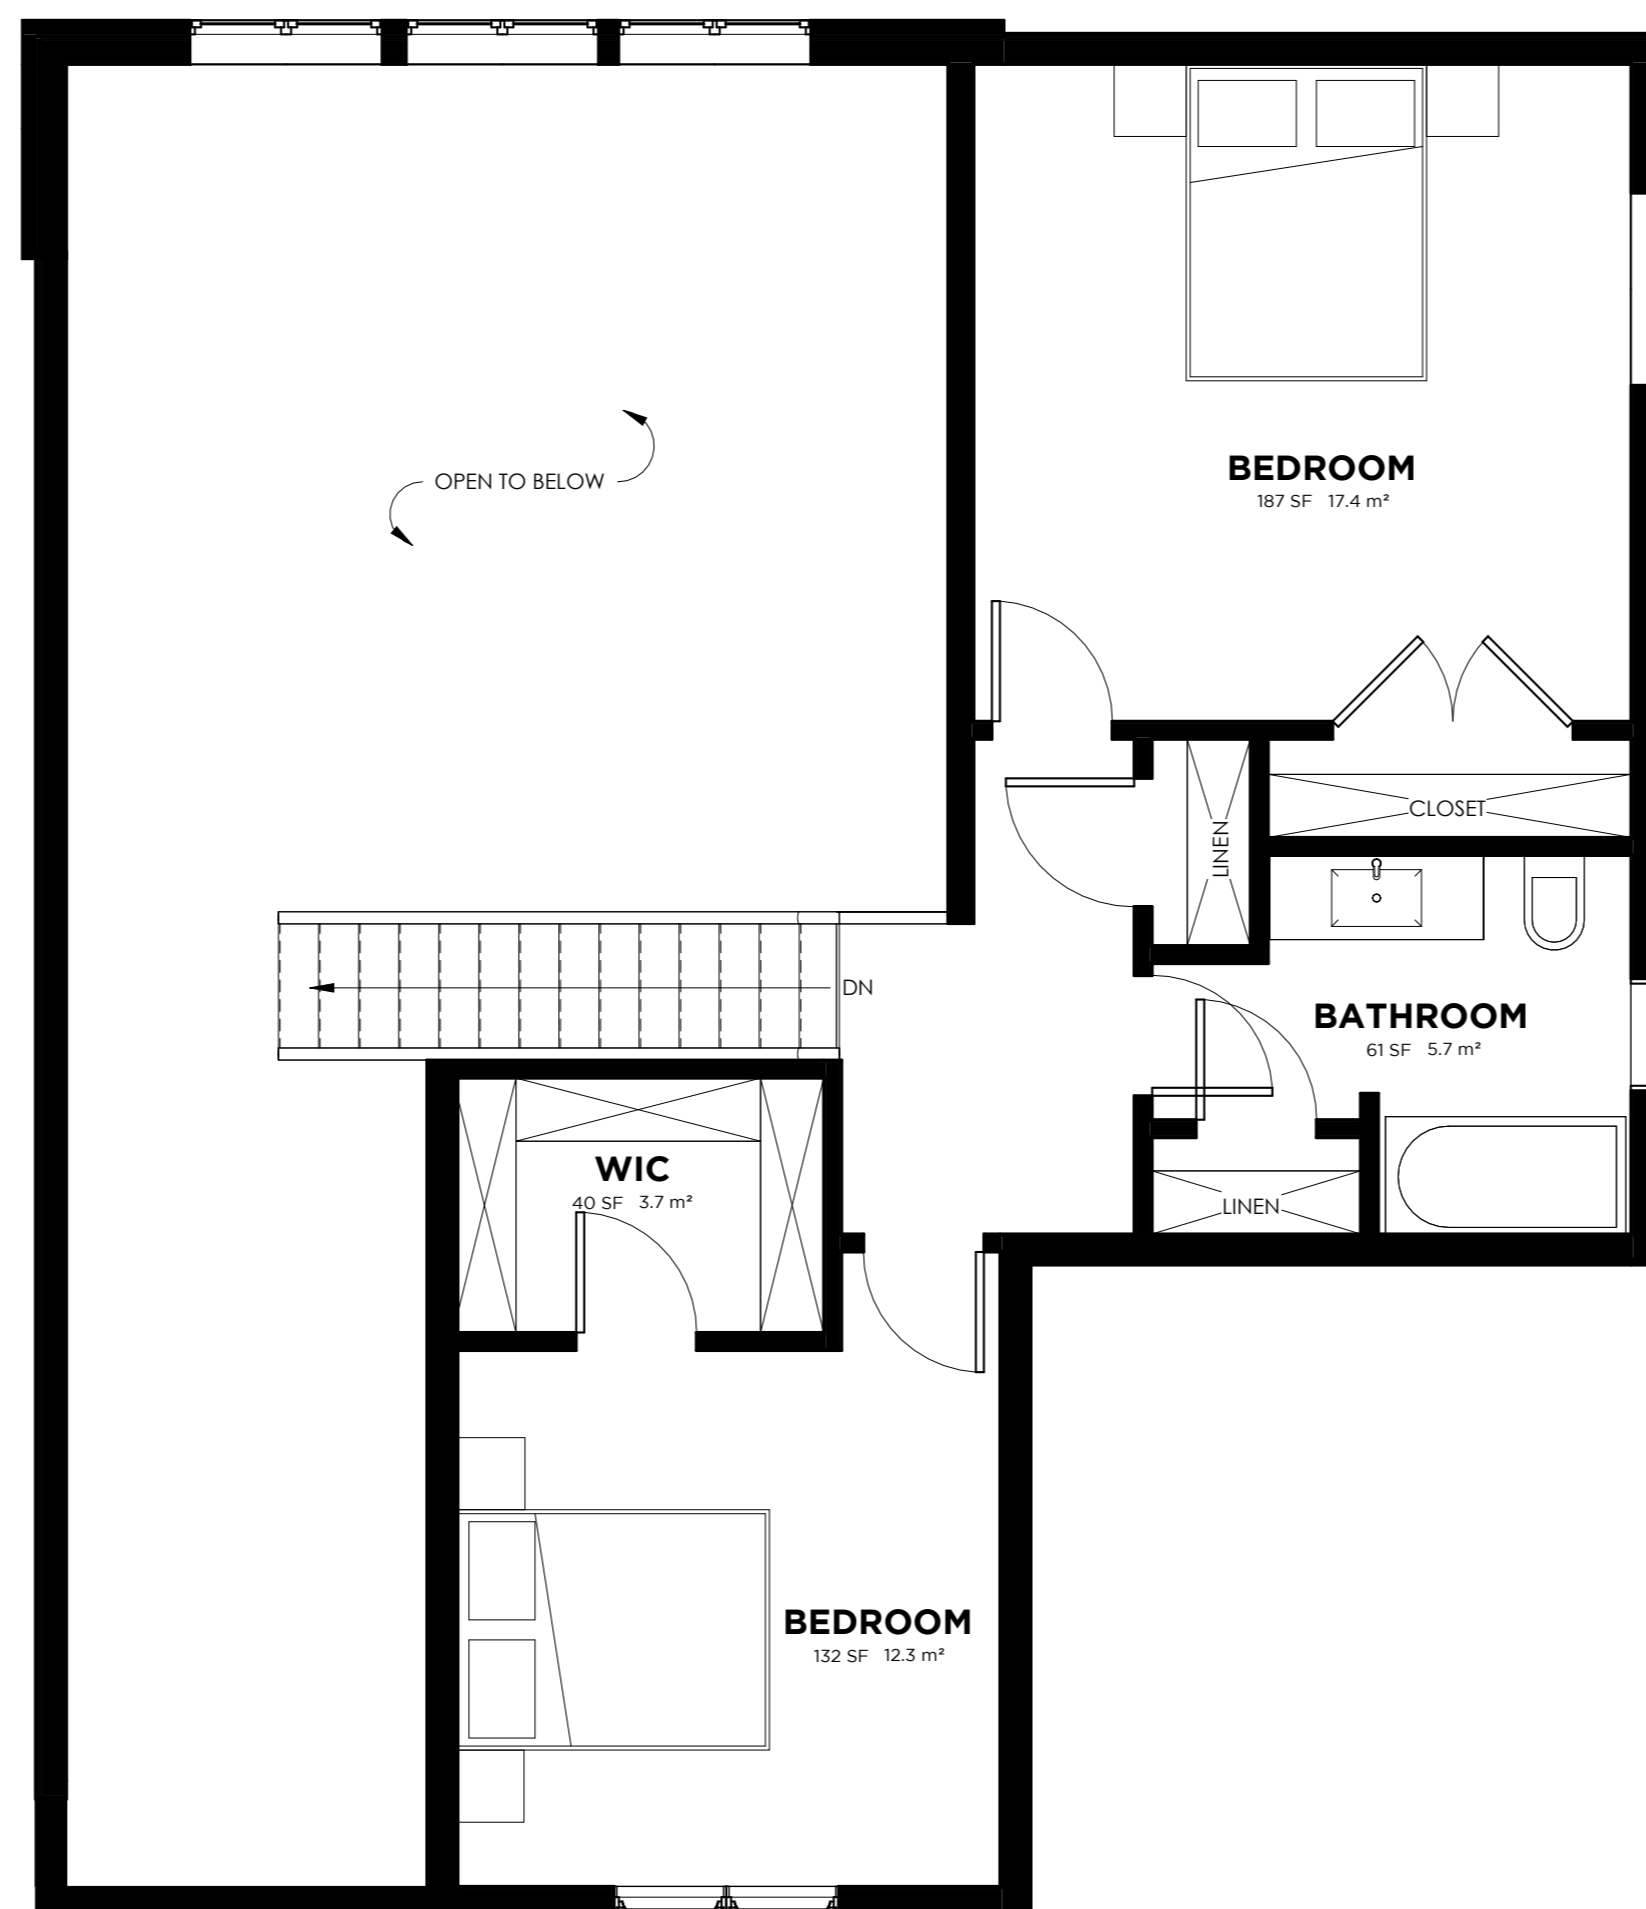

20 Roy Blvd 20, Brantford, Ontario  
 stevenhaggerty@brant.net  
 519.750.4043

PROJECT  
 THE PEAK MODEL  
**HAGGERTY HOMES**

DRAWING NAME	DRAWING NO.
<b>MAIN FLOOR PLAN</b>	<b>D1</b>

20 Roy Blvd 20, Brantford, Ontario  
 stevenhaggerty@brant.net  
 519.750.4043

PROJECT

THE PEAK MODEL  
**HAGGERTY HOMES**

DRAWING NAME

**SECOND FLOOR  
 PLAN**

DRAWING NO.

**D2**

20 Roy Blvd 20, Brantford, Ontario  
 stevenhaggerty@brant.net  
 519.750.4043

PROJECT  
 THE PEAK MODEL  
**HAGGERTY HOMES**

DRAWING NAME	DRAWING NO.
<b>BASEMENT PLAN</b>	<b>D3</b>