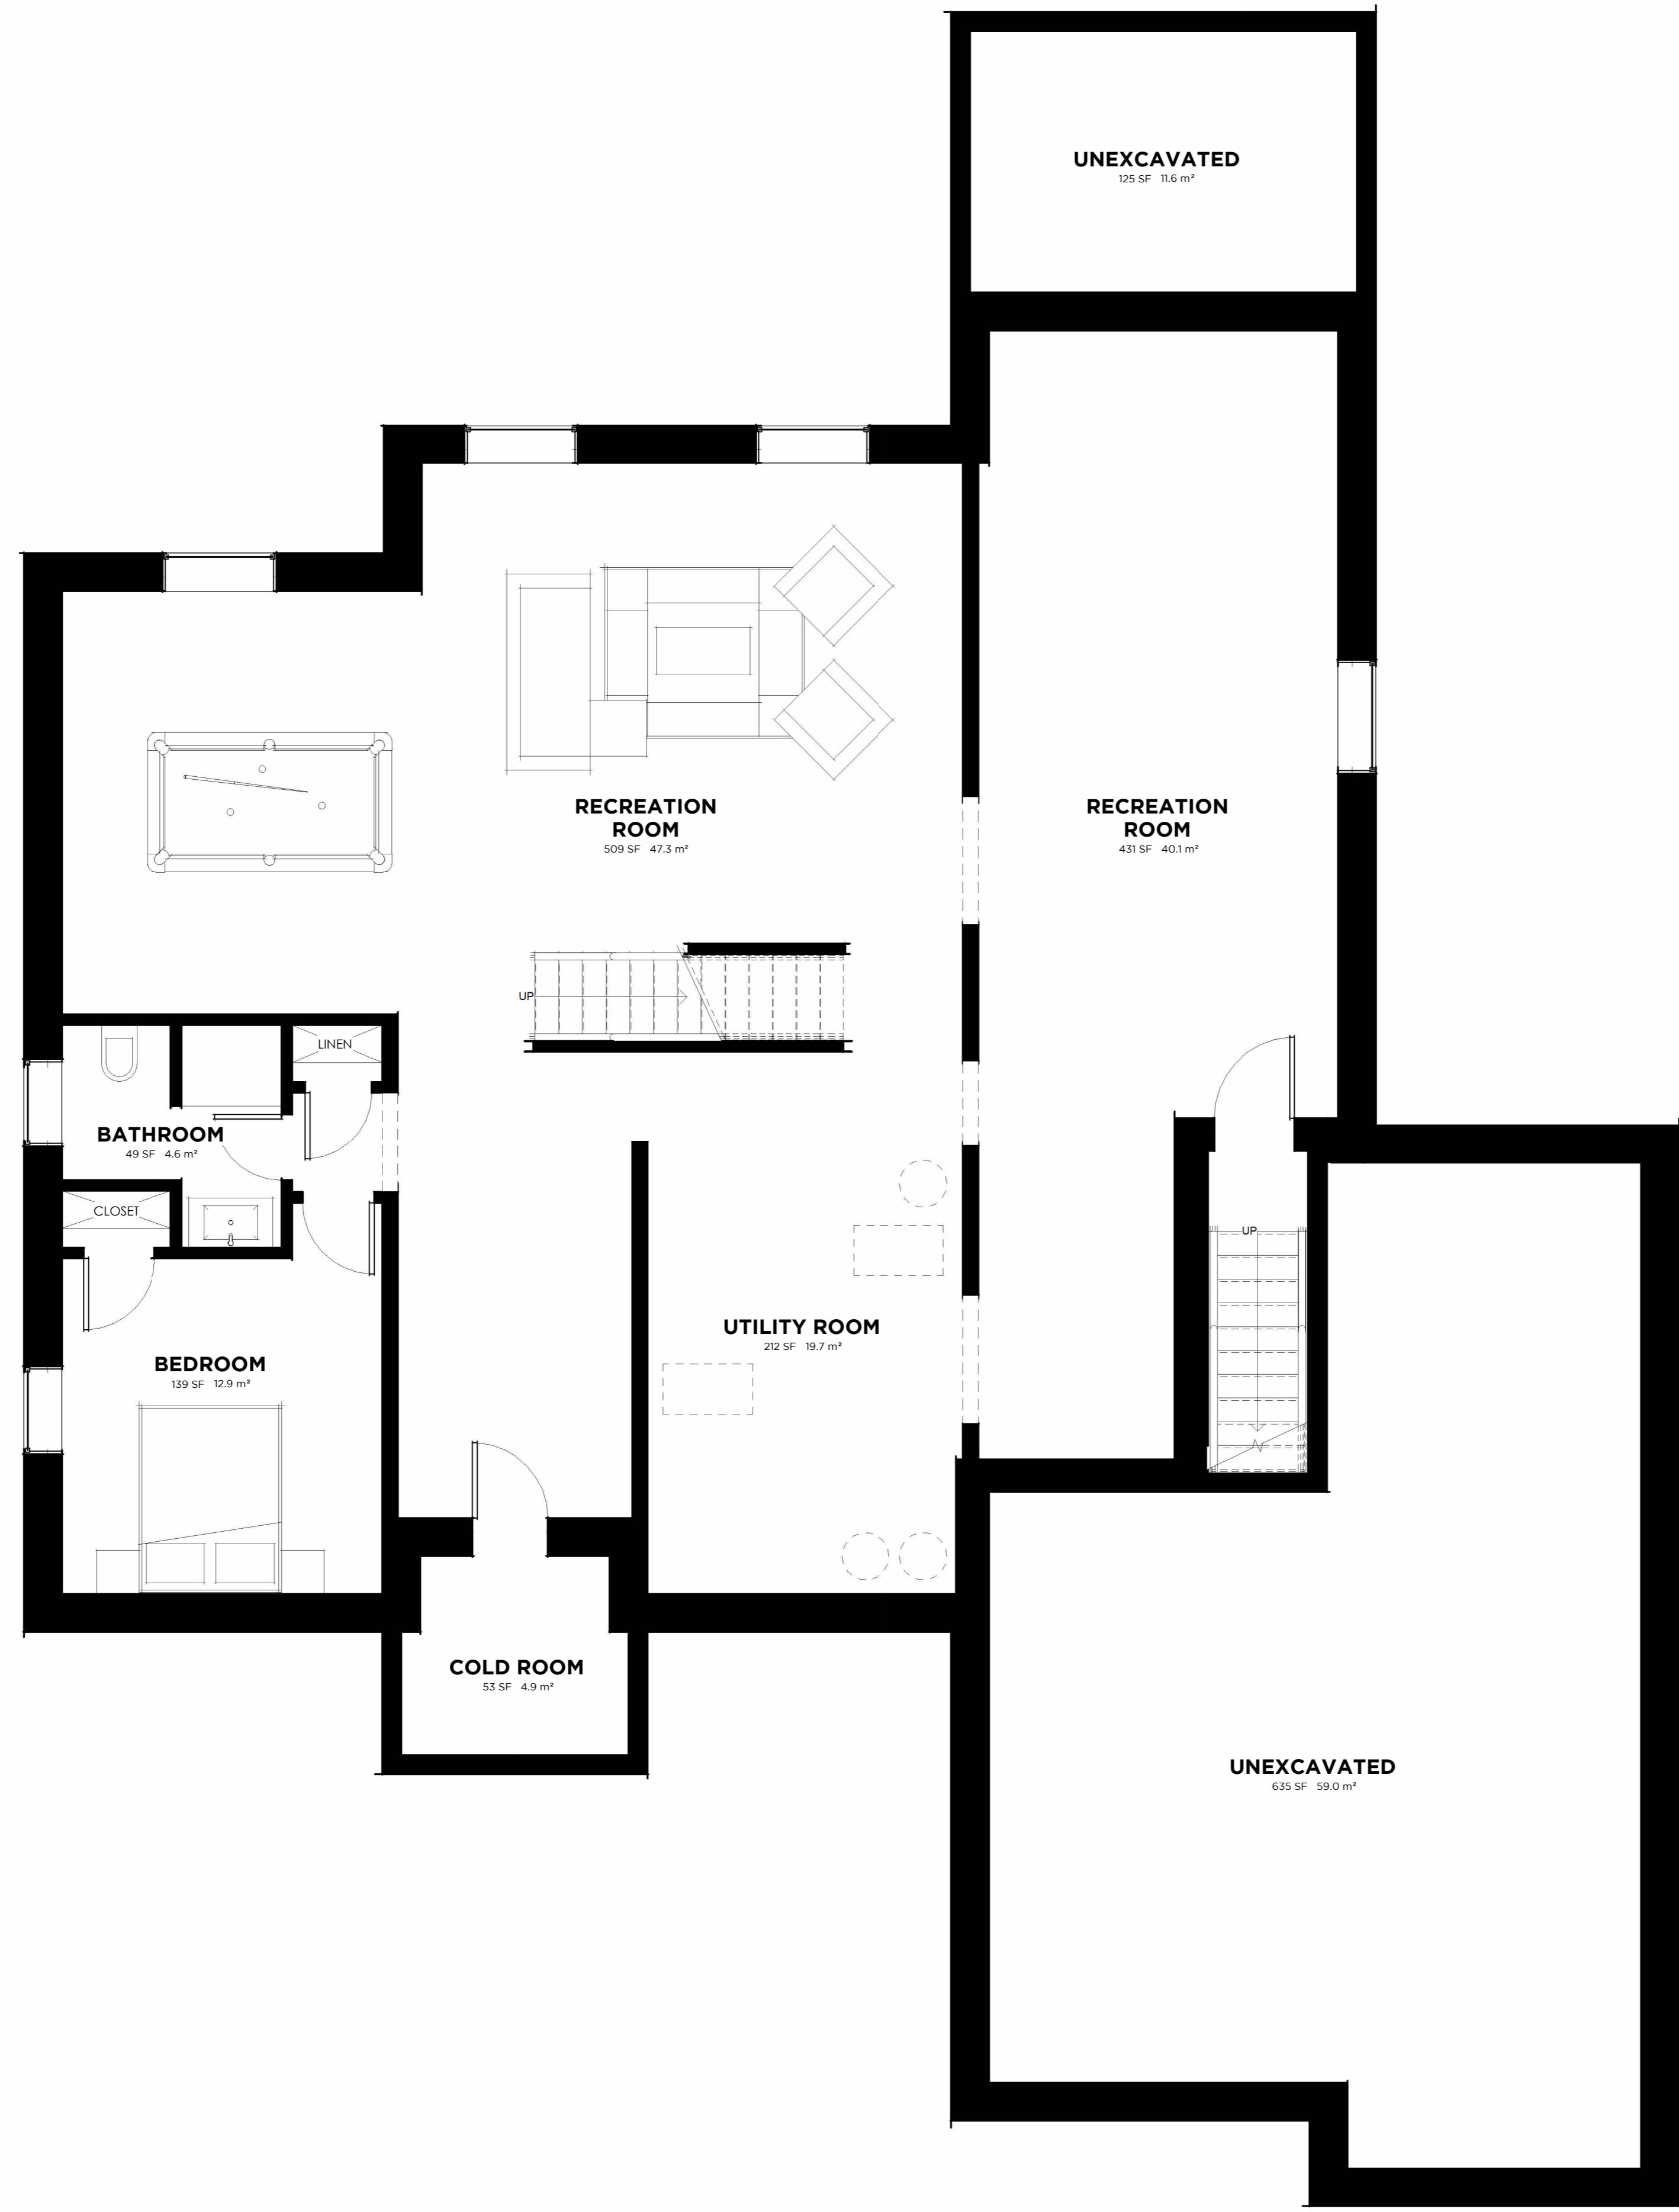

PROJECT

THE PEAK MODEL  
**HAGGERTY HOMES**

DRAWING NAME

**SECOND FLOOR  
 PLAN**

DRAWING NO.

**D2**

20 Roy Blvd 20, Brantford, Ontario  
 stevenhaggerty@brant.net  
 519.750.4043

PROJECT  
 THE PEAK MODEL  
**HAGGERTY HOMES**

DRAWING NAME	DRAWING NO.
<b>BASEMENT PLAN</b>	<b>D3</b>