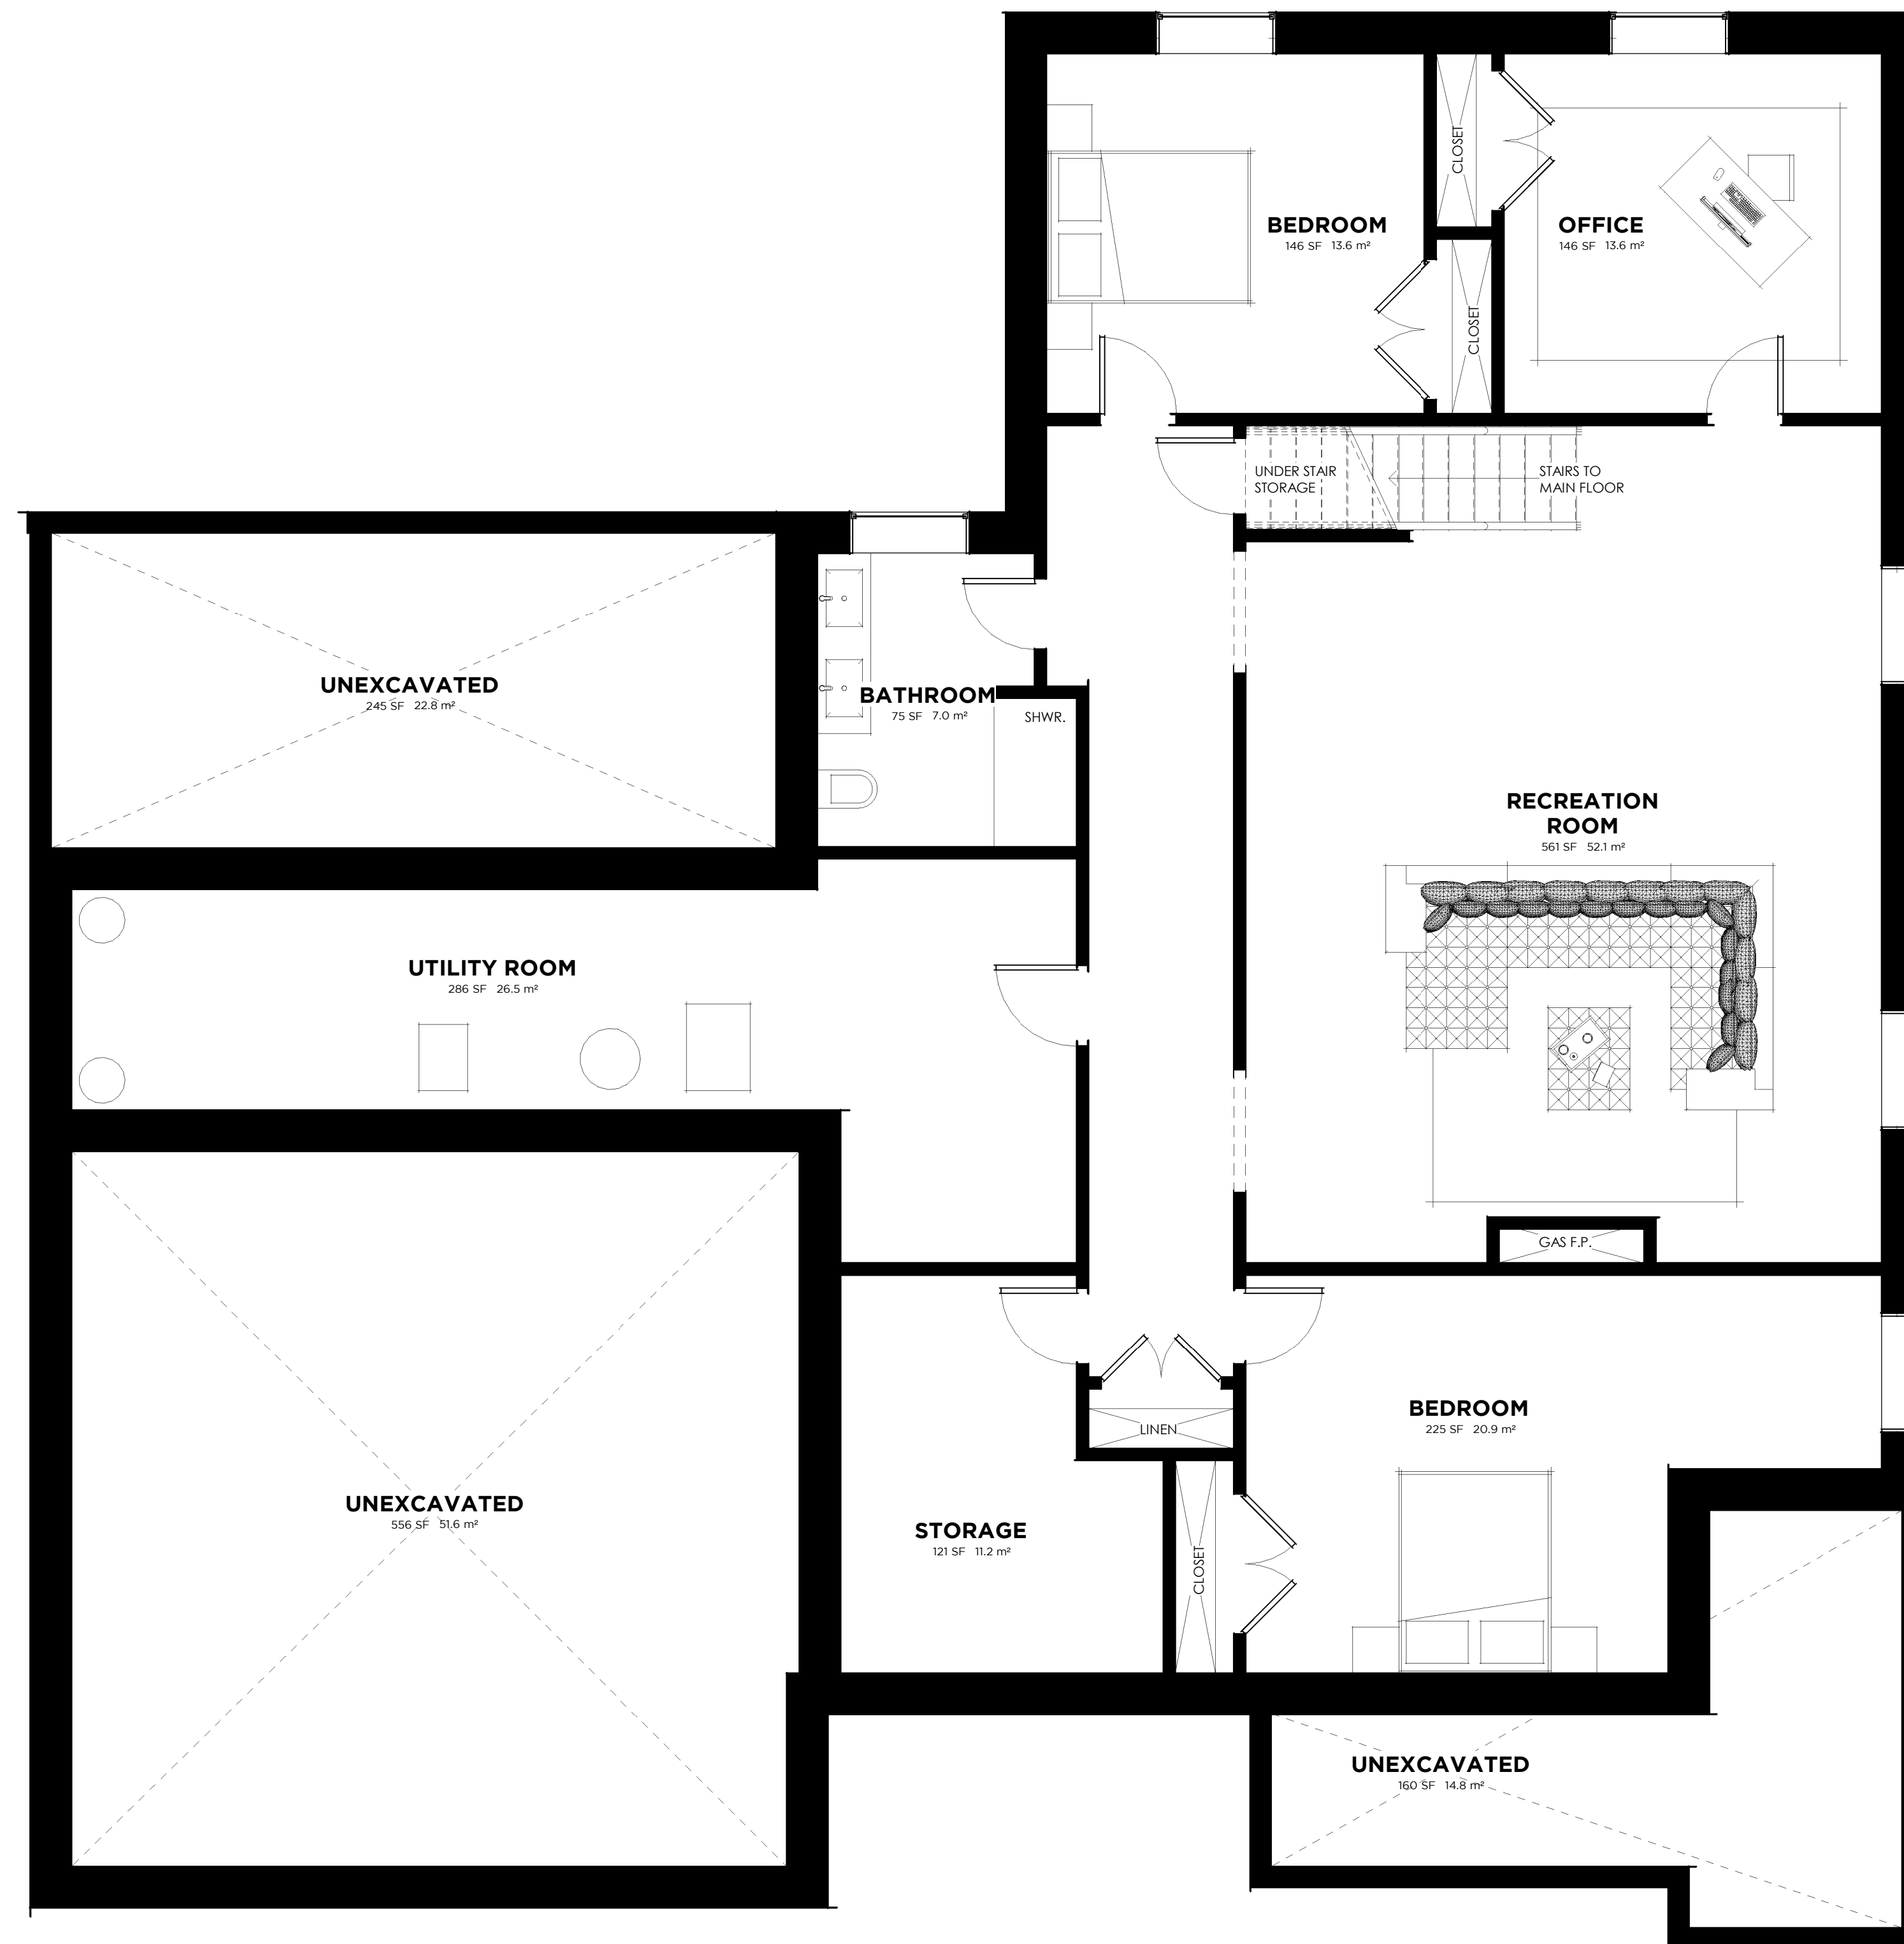

20 Roy Blvd 20, Brantford, Ontario
 stevenhaggerty@brant.net
 519.750.4043

PROJECT
 THE GLACIER MODEL
 HAGGERTY HOMES

DRAWING NAME
 MAIN FLOOR PLAN

DRAWING NO.
 D1

20 Roy Blvd 20, Brantford, Ontario
 stevenhaggerty@brant.net
 519.750.4043

PROJECT
 THE GLACIER MODEL
 HAGGERTY HOMES

DRAWING NAME
 BASEMENT PLAN

DRAWING NO.
 D2