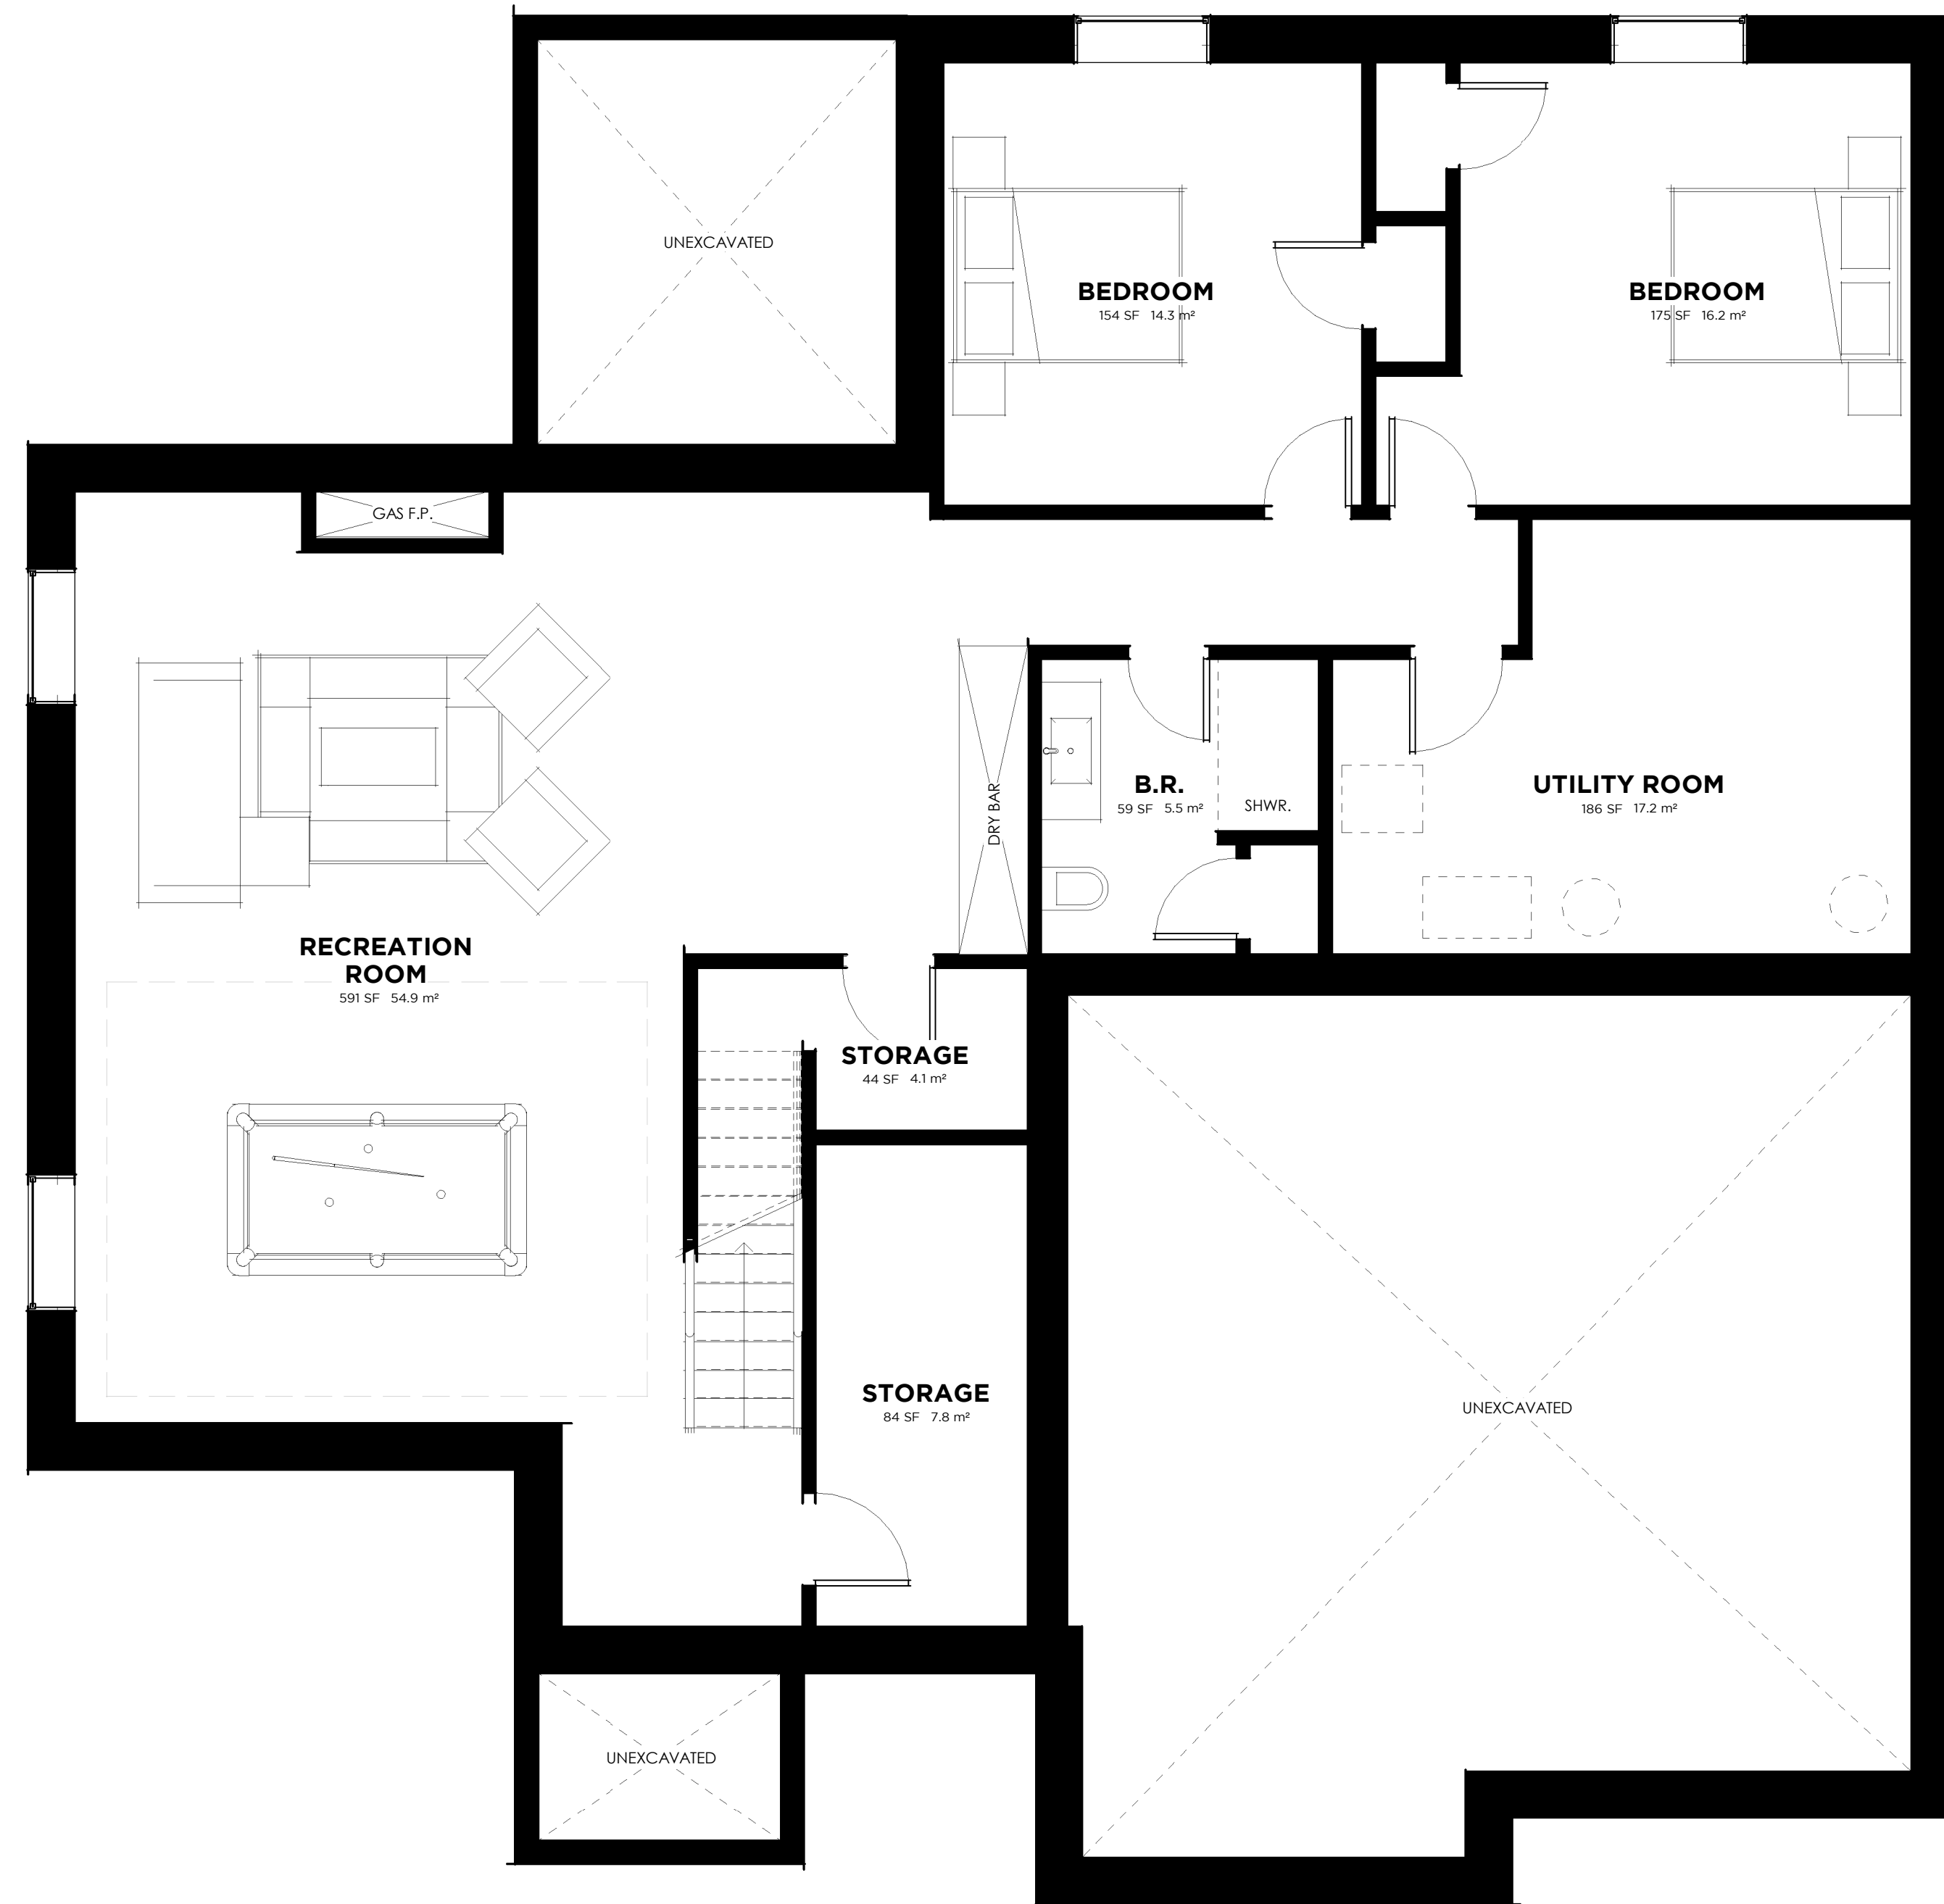

20 Roy Blvd 20, Brantford, Ontario  
 stevenhaggerty@brant.net  
 519.750.4043

PROJECT  
 THE APEX MODEL  
**HAGGERTY HOMES**

DRAWING NAME  
**MAIN FLOOR PLAN**

DRAWING NO.  
**D1**

20 Roy Blvd 20, Brantford, Ontario  
 stevenhaggerty@brant.net  
 519.750.4043

PROJECT  
 THE APEX MODEL  
 HAGGERTY HOMES

DRAWING NAME  
 BASEMENT PLAN

DRAWING NO.  
 D2