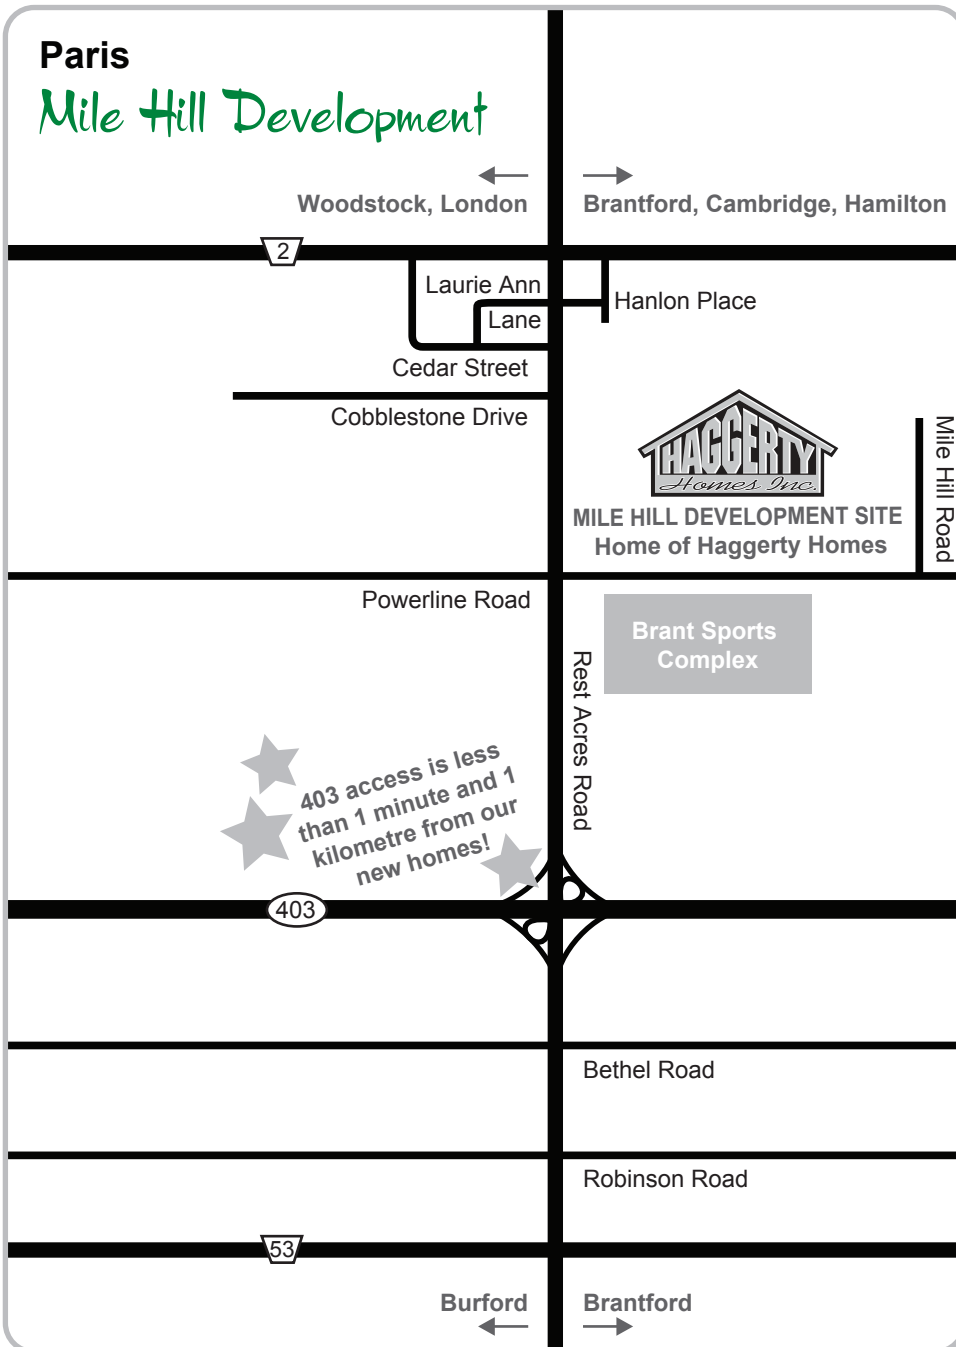

Paris

Mile Hill Development